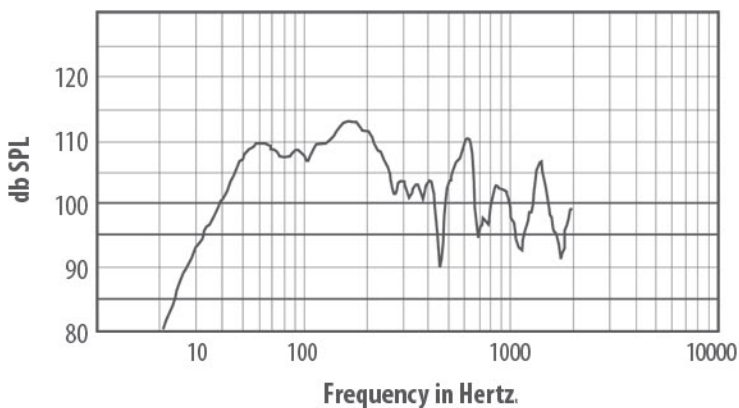

PK EVENT SERVICES / TOURING / SOUND

511 36TH AVENUE SE - CALGARY, AB. T2G 1W5

P: 403.452.6004 F: 403.452.6024

E: SALES@PKSOUND.CA

WWW.PKSOUND.CA

PK-CS212S

2000 WATT HORN LOADED SUBWOOFER

The CS212 folded horn subwoofer provides extremely high levels of tight, punchy bass to the lowest octave of human hearing. Its balanced horn design allows it to be used singly or in multiples. The horns of multiple enclosures couple acoustically to create a single, larger horn that increases output and provides directivity to very low frequencies. The CS212 is designed to be easily transportable with integral handles and castors. Extremely increased efficiency allows a single CS212 to easily surpass the output of two (2) standard dual 18" subwoofers below 60hz.

SPECIFICATIONS

System Power Handling (Continuous / Peak)	2000 / 3600 Watts
Frequency Responss (+/- 3db)	28 - 120 Hz
Frequency Response (-10 db)	24 hz
Sensitivity 1W/1m	111db
Max SPL / 1m (Calc) Full Space	145db
Nominal Impedance	4 ohms
Minimum Impedance	3 ohms
Recommended Crossover (Midbass / HF)	32 / 88 Hz 24 db/oct
Input Connections	Speakon NL4
Weight New	101 kg (222 lbs)
Dimensions HxWxD	45" x 22.5" x 45"